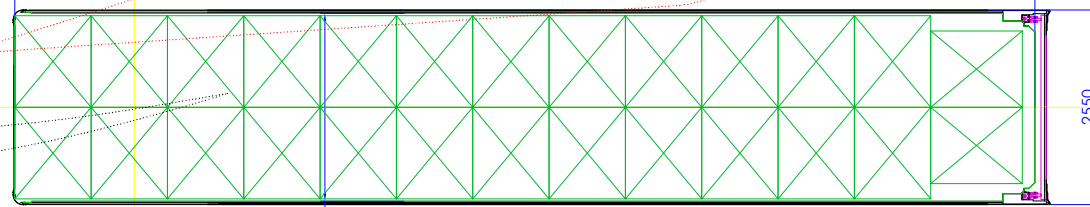

26 UK PALLETS
(1.2m x 1m)

Tel: 01782 599 666

BOX VAN WEDGE FIXED DECK TRAILER

Maximum C&U Length | Maximum Overall Height

THIS SAMPLE DRAWING HAS BEEN CREATED FOR GUIDANCE AND ILLUSTRATIVE PURPOSES ONLY AND ALL MEASUREMENTS ARE SUBJECT TO FINAL ENGINEERING CLARIFICATION

Version

180206-BVTDD
-STR