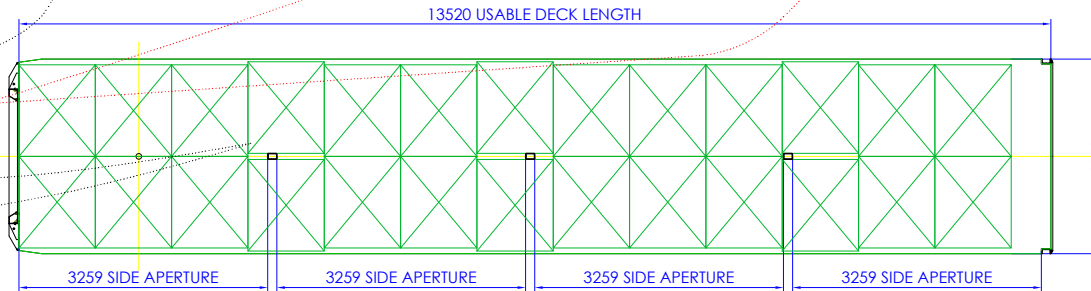

26 UK PALLETS
(1.2m x 1m)

Tel: 01782 599 666

BOX VAN WEDGE FIXED DECK TRAILER

Maximum C&U Length | Typical Overall Height

THIS SAMPLE DRAWING HAS BEEN CREATED FOR GUIDANCE AND ILLUSTRATIVE PURPOSES ONLY AND ALL MEASUREMENTS ARE SUBJECT TO FINAL ENGINEERING CLARIFICATION

Version

180207-PMTDD
-STR